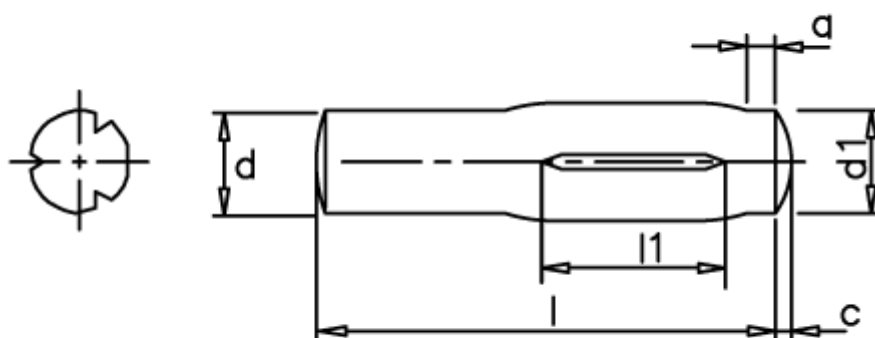

Data Sheet

Article number: 082431061

Description: KLEE Slotted pin S24 3x8
Stainless 1.4305

Measures

$a = 1 (+1)$

$d_1 = 3.0$

$d_2 = 3.20$

Length = 6-40